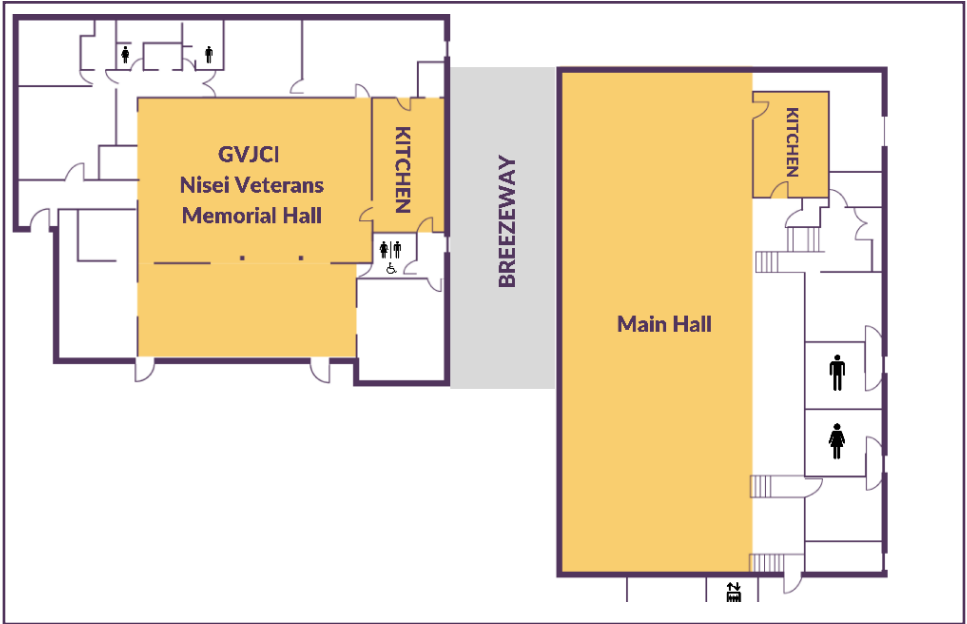

Who We Are

GARDENA VALLEY JAPANESE CULTURAL CENTER

1864

NISEI VETERANS MEMORIAL HALL

OUR FACILITIES

GVJCI MAIN HALL

Square Footage & Capacity:
Main Hall Hardwood Floor Area: 3600 sq ft
Tables & Chairs Capacity: 320 people
Chairs Only Capacity: 400 people