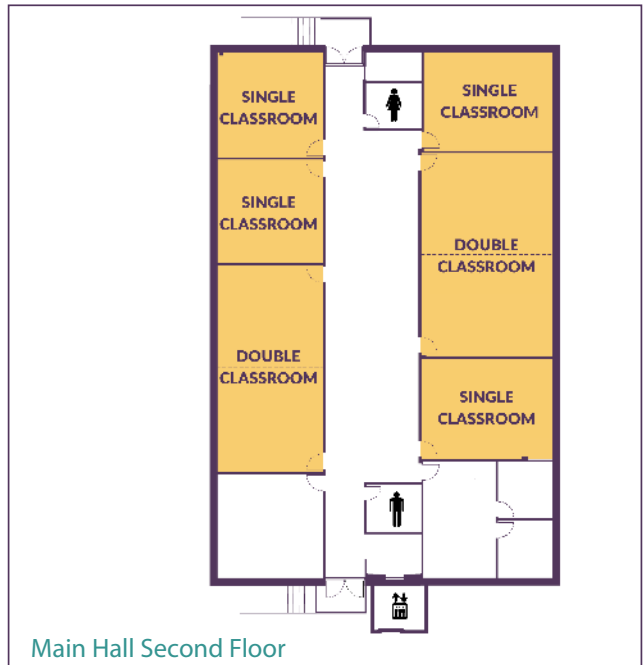

Who We Are

GARDENA VALLEY JAPANESE CULTURAL CENTER

1864

NISEI VETERANS MEMORIAL HALL

OUR FACILITIES

GVJCI MAIN HALL

Square Footage & Capacity:
Main Hall Hardwood Floor Area: 3600 sq ft
Tables & Chairs Capacity: 320 people
Chairs Only Capacity: 400 people