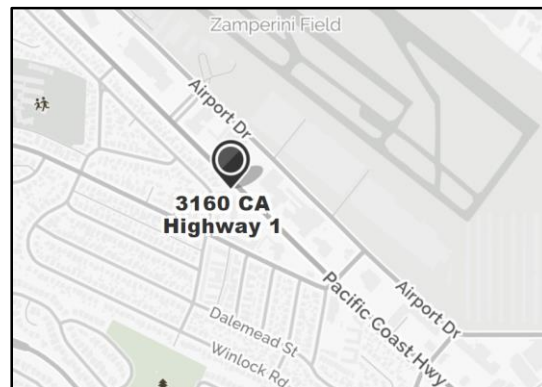

Distribution of this flyer on Loft property is prohibited.
Dine-In and To-Go orders only.

NORTH TORRANCE

2210 Artesia Boulevard
Torrance, CA 90504
Corner of Artesia Boulevard & Van Ness Avenue
LUNCH & DINNER

Sunday – Thursday 11:00 am – 8:00 pm
Friday/Saturday 11:00 am – 9:00 pm

SOUTH TORRANCE

3160 Pacific Coast Highway
Torrance, CA 90505
Between Hawthorne & Crenshaw Blvds.
LUNCH & DINNER

Sunday – Thursday 11:00 am – 8:00 pm
Friday – Saturday 11:00 – 8:30 pm
CLOSED ON TUESDAYS