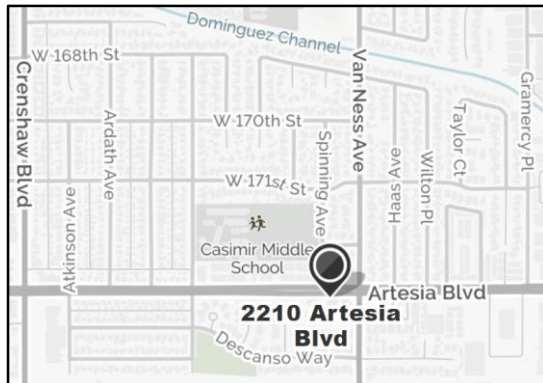

FUNDRAISER

www.thelofthawaii.com

NORTH ONLY:

• Tuesday, May 14, 2019

NORTH & SOUTH:

• Wednesday, May 15, 2019

Present this flyer when ordering, complete and turn in the form below and we'll donate a percentage of qualifying sales to support the Gardena Valley Japanese Cultural Institute.

Distribution of this flyer on Loft property is prohibited.
Dine-In and To-Go orders only.

NORTH TORRANCE

2210 Artesia Boulevard
Torrance, CA 90504
Corner of Artesia Boulevard & Van Ness Avenue
LUNCH & DINNER

Sunday – Thursday 11:00 am – 8:00 pm
Friday/Saturday 11:00 am – 9:00 pm

SOUTH TORRANCE

3160 Pacific Coast Highway
Torrance, CA 90505
Between Hawthorne & Crenshaw Blvds.
LUNCH & DINNER

Sunday – Thursday 11:00 am – 8:00 pm
Friday – Saturday 11:00 – 8:30 pm
CLOSED ON TUESDAYS