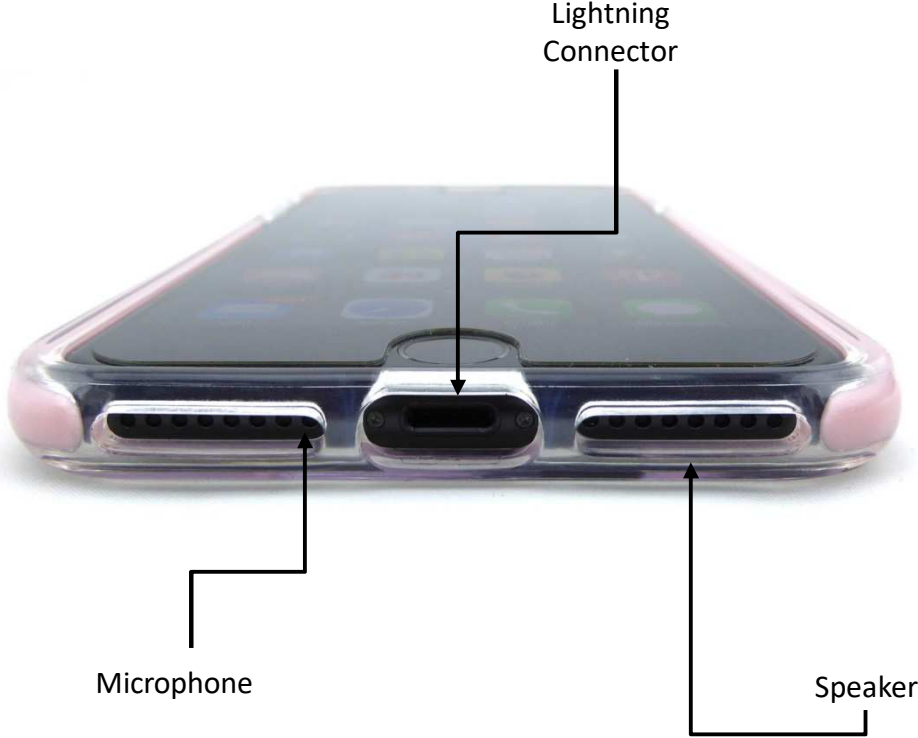

SD Card Tray

Sound On/Off Switch

Volume Controls

iPhone 8

iPhone 8

Lightning Connector

Microphone

Speaker

SD Card Tray

Side Button

Sound On/Off Switch

Volume Controls

iPhone 7

iPhone 7

iPhone 6

iPhone 6

Lightning Connector

Microphone

Speaker

Side Button

Sound On/Off Switch

Volume Controls

SD Card Tray

iPad Mini