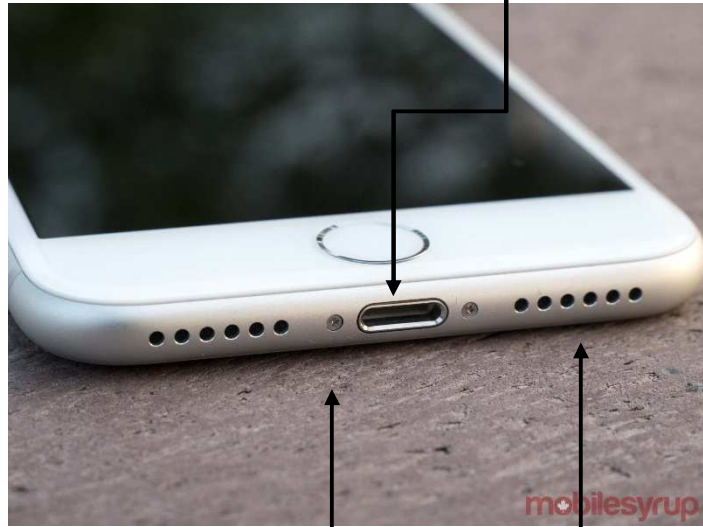

SD Card Tray

Sound On/Off Switch

Volume Controls

iPhone 8

iPhone 8

Lightning Connector

Microphone

Speaker

SD Card Tray

Side Button

Sound On/Off Switch

Volume Controls

iPhone 7

iPhone 7

iPhone 6

iPhone 6

Lightning Connector

Microphone

Speaker

Side Button

Sound On/Off Switch

Volume Controls

SD Card Tray

iPad Mini