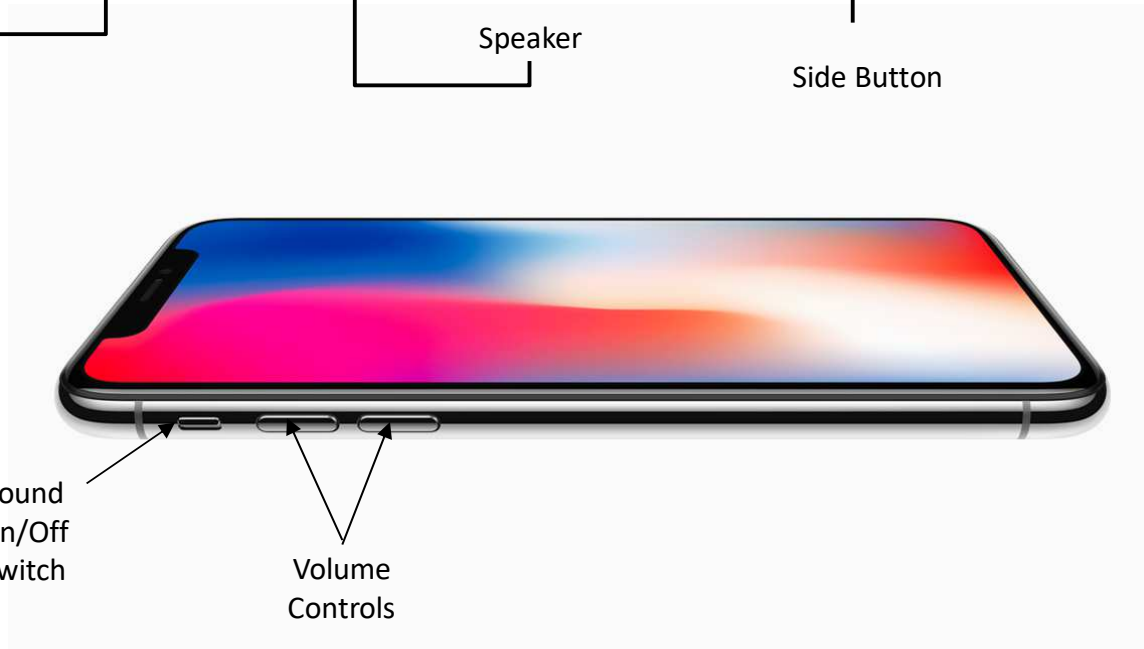

SD Card Tray

Sound On/Off Switch

Volume Controls

iPhone 8

iPhone 8

Lightning Connector

Microphone

Speaker

SD Card Tray

Side Button

Sound On/Off Switch

Volume Controls

iPhone 7

iPhone 7

iPhone 6

iPhone 6