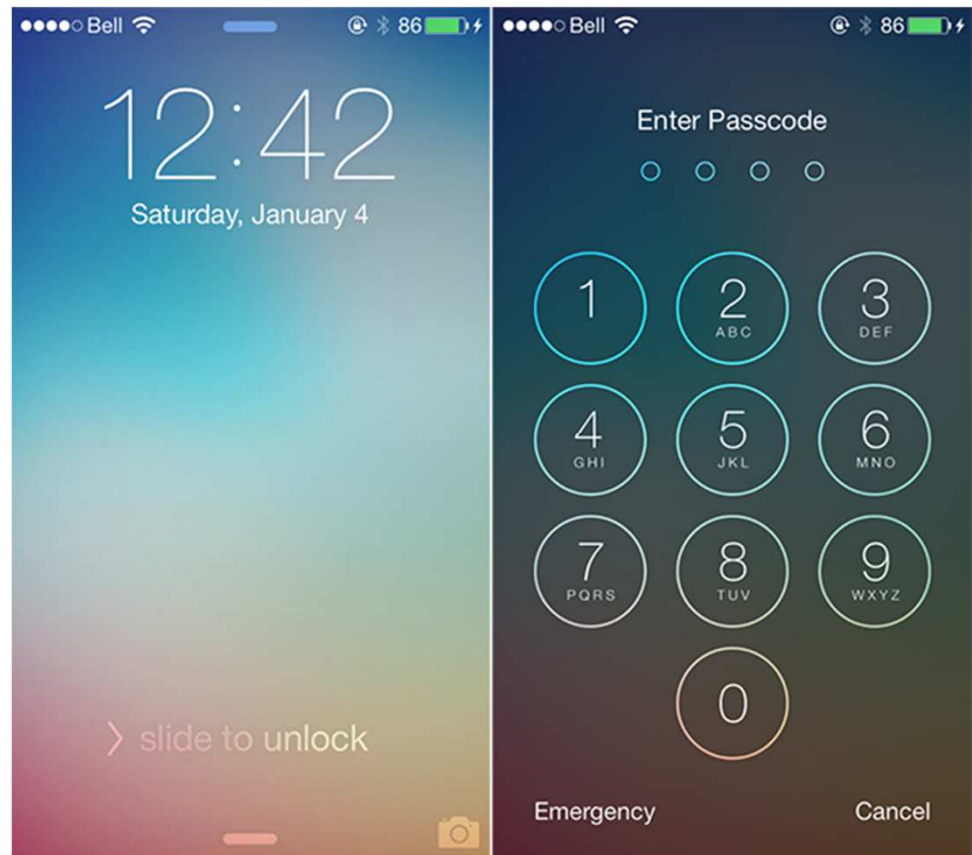

Smartphone/Tablet Symbols

	Add/New	Use these to add new contacts, text messages, calendar events.
	Airdrop	Enables the transfer of files among supported Apple devices without using e-mail or a mass storage device.
	Airplane Mode	Only shows up on the screen when airplane mode is on – you cannot use the phone, access the Internet or use Bluetooth devices.
	Alarm	Indicates an alarm is set on the device.
	Battery	Indicates how much battery life is left on the device.
	Battery Charging	If battery is at less than 100%, this symbol shows up on the phone or tablet when the charger cord is plugged in.
	Bluetooth	Bluetooth is on and paired with a device. When this feature is turned on, you are able to connect with other technology nearby, such as hands-free headsets or car stereos.
	Call / Answer	Shows a call in progress or slide to answer a call.
	Cell Signal	Shows whether the device is in range of the cellular network and can make and receive calls. The more bars, the stronger the signal. If there is no signal, the bars are replaced with "No Service."
	Delete/Trash	Icon used when you want to delete something from your phone.
	Do Not Disturb	Shows that "Do Not Disturb" is turned on.
	Downloading	Shows that a file, picture or app is downloading.
	Edit	Edit an existing information.

Lightning Connector

Microphone

Speaker

Side Button

Sound On/Off Switch

Volume Controls

SD Card Tray

iPad Mini

Lock Screen

- Lock Screen
 - Time
 - Date
 - Signal Strength
 - Battery life
 - Slide to unlock
 - Enter Passcode

Home Screen

- Home Screen
 - Time
 - Date
 - Signal Strength
 - Battery life
 - Icons / Can customize
 - Frequently used icons
 - Multiple pages