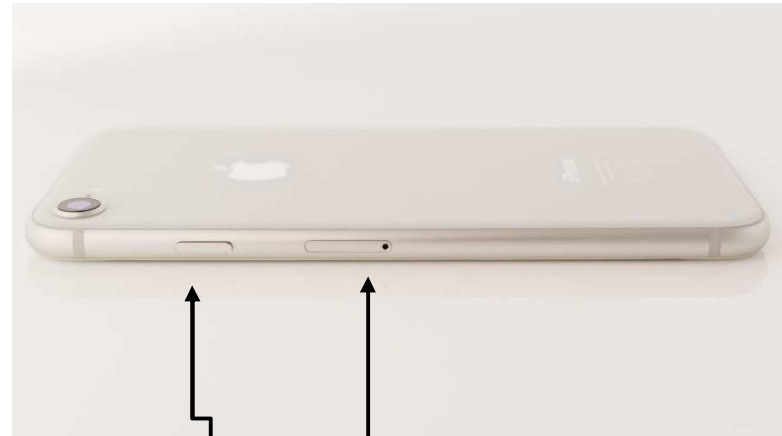

SD Card Tray

Sound On/Off Switch

Volume Controls

iPhone 8

iPhone 8

Lightning Connector

Microphone

Speaker

SD Card Tray

Side Button

Sound On/Off Switch

Volume Controls

iPhone 7

iPhone 7

iPhone 6

iPhone 6