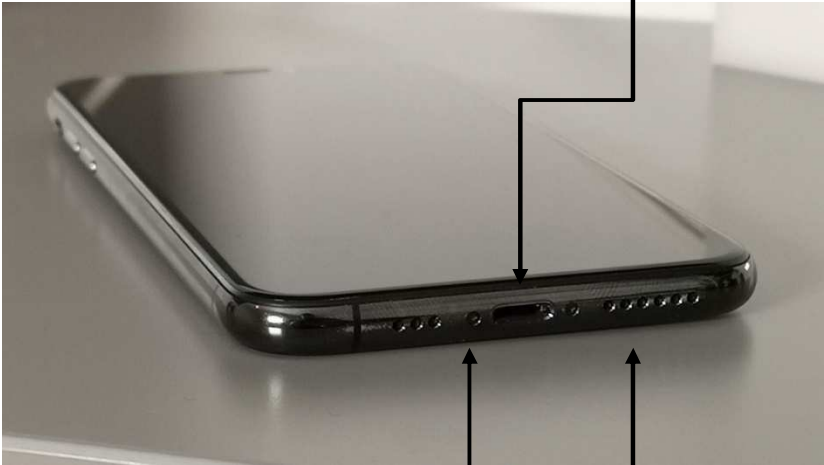

Smartphone/Tablet Symbols

	Email	Shows that a new email message has arrived on your phone
	End Call	Hit to end a call
	GPS/Location	The GPS locator on the device is on. That means the location of the device can be tracked. Used by such apps as weather or navigation
	Missed Call	Shows that a call was missed
	LTE Network (iPhone)	Shows that your carrier's LTE network is available, and iPhone can connect to the Internet over that network. Long Term Evolution, or LTE, is a 4G wireless broadband standard that replaces previous technologies like WiMax and 3G . LTE is faster than 4G but not as fast as 5G, the current wireless standard. LTE is used by mobile devices like smartphones and tablets.
	Settings	Here is where you can change or customize your phone
4G, 3G, 1X E, o	Network Status E, o is for iPhone only	Shows that your carrier's 4G, 3G, 1X, E, O networks is available, and your phone can connect to the Internet over that network.
	Text Message	Shows that a new text message has arrived on your phone
	Uploading	Shows that a file or picture is being uploaded.
	Voicemail	Voice Mail – If voice mail is set up on the phone, this symbol informs you when a voice mail has been left
	Wi-Fi	Shows that iPhone is connected to the Internet over a Wi-Fi network. The more bars, the stronger the connection

iPhone 11

iPhone 11

iPhone X

iPhone X

Lightning Connector

Microphone

Speaker

Side Button

SD Card Tray

Sound On/Off Switch

Volume Controls

iPhone 8

iPhone 8

Lightning Connector

Microphone

Speaker