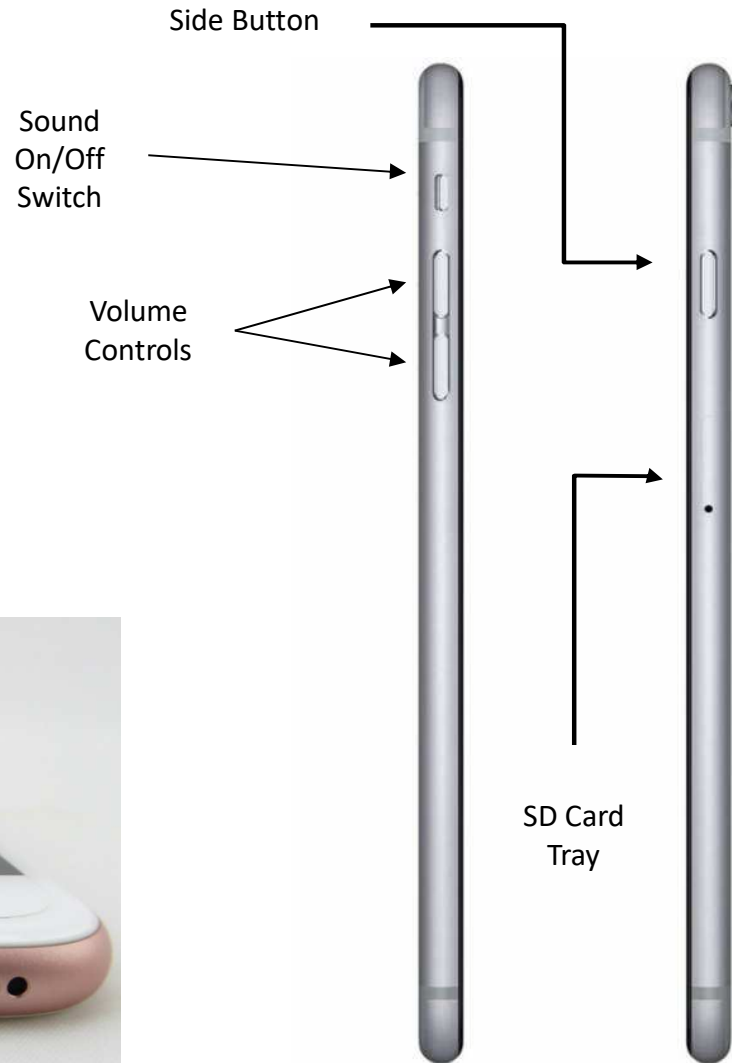

SD Card Tray

Sound On/Off Switch

Volume Controls

iPhone 8

iPhone 8

Lightning Connector

Microphone

Speaker

SD Card Tray

Side Button

Sound On/Off Switch

Volume Controls

iPhone 7

iPhone 7

iPhone 6

iPhone 6

Lightning Connector

Microphone

Speaker

Side Button

Sound On/Off Switch

Volume Controls

SD Card Tray

iPad Mini