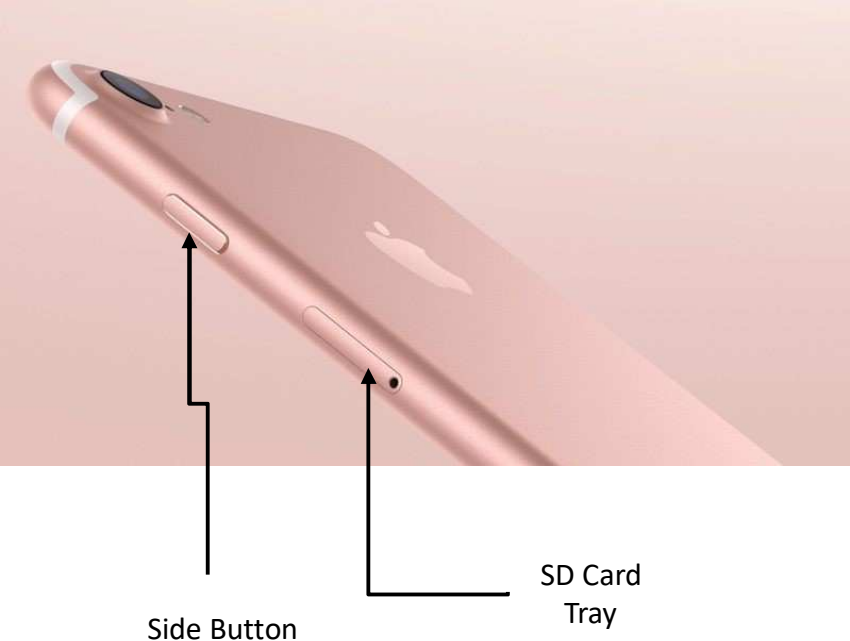

SD Card Tray

Sound On/Off Switch

Volume Controls

iPhone 8

iPhone 8

Lightning Connector

Microphone

Speaker

SD Card Tray

Side Button

Sound On/Off Switch

Volume Controls

iPhone 7

iPhone 7

iPhone 6

iPhone 6

Lightning Connector

Microphone

Speaker

Side Button

Sound On/Off Switch

Volume Controls

SD Card Tray

iPad Mini